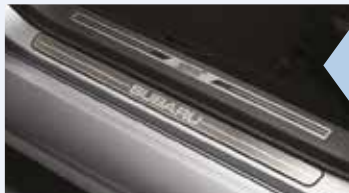

Side Sill Plate (Stainless)

Elegant stainless-steel side sill plate with a Subaru Logo.

RM300

E1010FJ100

WRX

SYMMETRICAL
AWD

SUBARU
BOXER

All information provided is correct at the time of printing. Information may be subject to change without prior notice. While stocks last. Price shown includes GST and Labour Costs. Image shown may vary from actual product. *Specification data and model lineup may vary according to market.

MOTOR IMAGE MALAYSIA SDN, BHD, (516413X)
PJ 03-7968 1212 | KL 03-2694 1846 | CHERAS 03-9130 2002 | JB 07-355 5552 | PENANG: BUKIT MERTAJAM 04-605 0199 | GEORGETOWN 04-228 8888

AUTHORISED DEALERS:

MotorImage

TAN CHONG
MULTI MEDIA

ILOVESUBARU
www.subaruasia/my