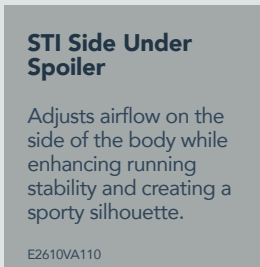

### STI Flexible Tower Bar

STI flexible tower bar incorporates a link ball in the centre, allowing the bar to flex, but still maintain lateral rigidity.

ST20502VW000

### STI Side Under Spoiler

Adjusts airflow on the side of the body while enhancing running stability and creating a sporty silhouette.

E2610VA110

### STI Front Under Spoiler

Designed to improve stability at high speeds, while directing airflow from the nose to the underside to create excellent downforce.

E2410VA010